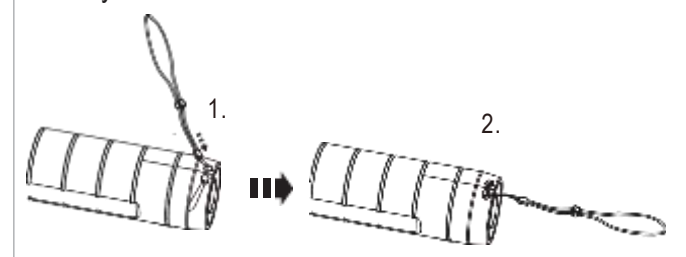

P7R Signature

P6R Signature

Default Operation

Transportation Lock

Battery Replacement

Advanced Focus System

Backup Mode

Pouch

Boost

Lanyard