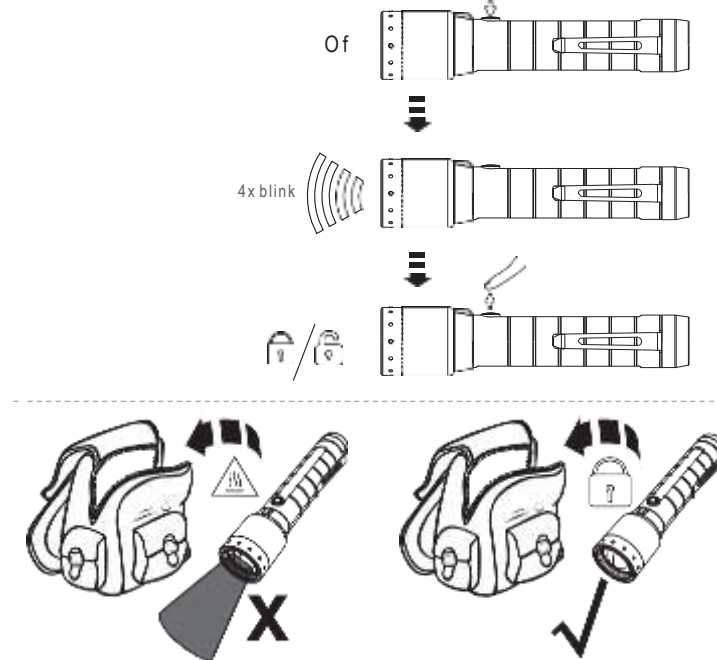

P7R Signature

P6R Signature

Default Operation

Transportation Lock

Battery Replacement

Advanced Focus System

Backup Mode

Pouch