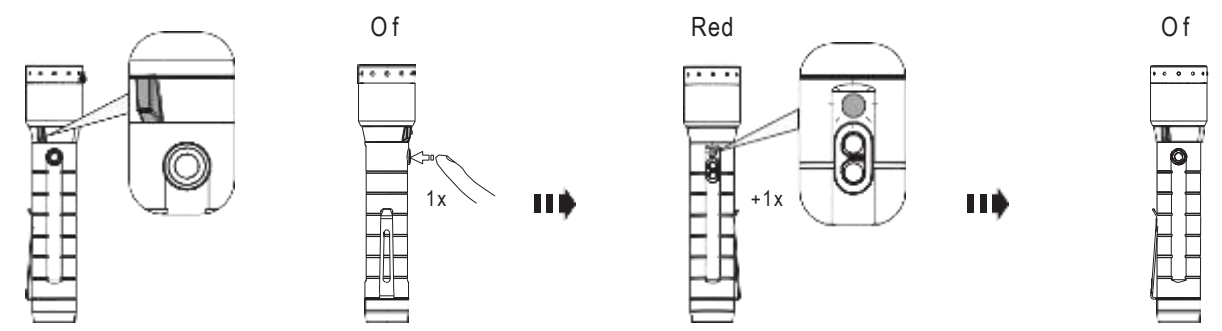

P7R Signature

P6R Signature

Default Operation

Transportation Lock

Battery Replacement

Advanced Focus System

Backup Mode

Pouch

Boost

Lanyard