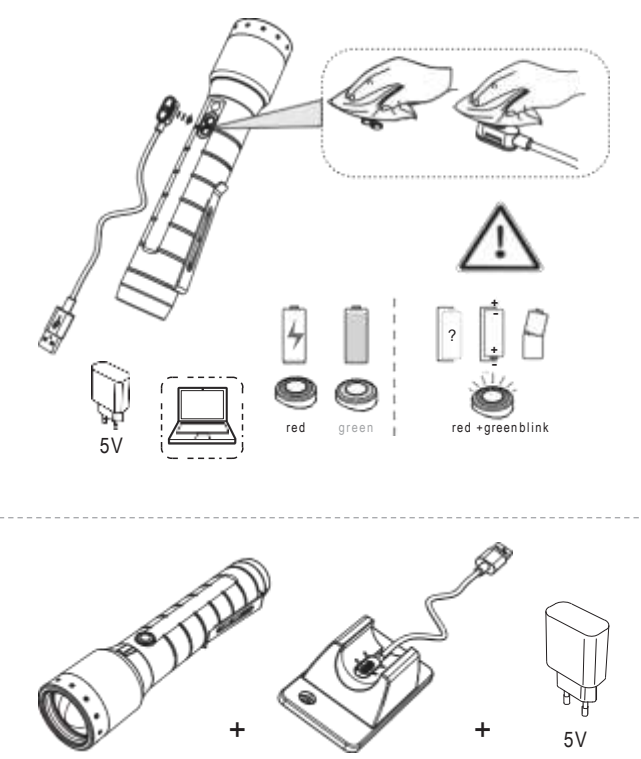

P7R Signature

P6R Signature

Default Operation

Transportation Lock

Battery Replacement

Advanced Focus System

Backup Mode

Pouch