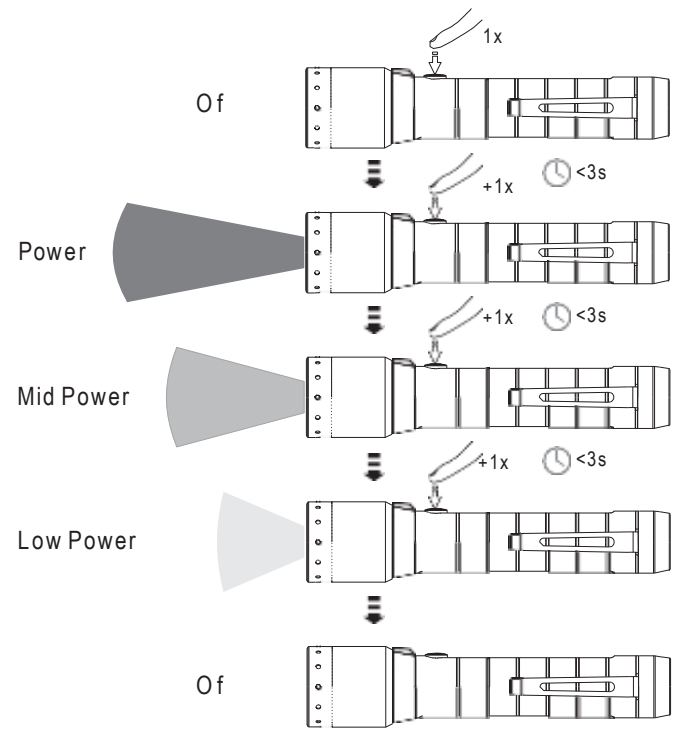

P7R Signature

P6R Signature

Default Operation

Transportation Lock

Battery Replacement

Advanced Focus System

Backup Mode

Pouch