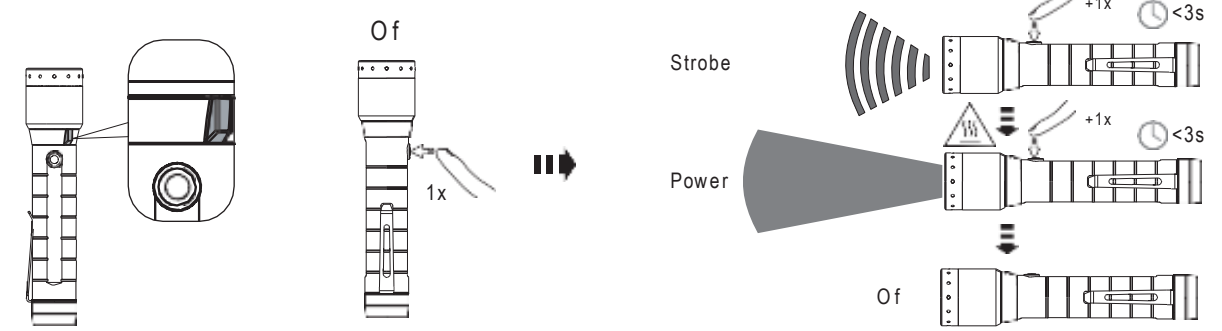

P7R Signature

P6R Signature

Default Operation

Transportation Lock

Battery Replacement

Advanced Focus System

Backup Mode

Pouch

Boost

Lanyard