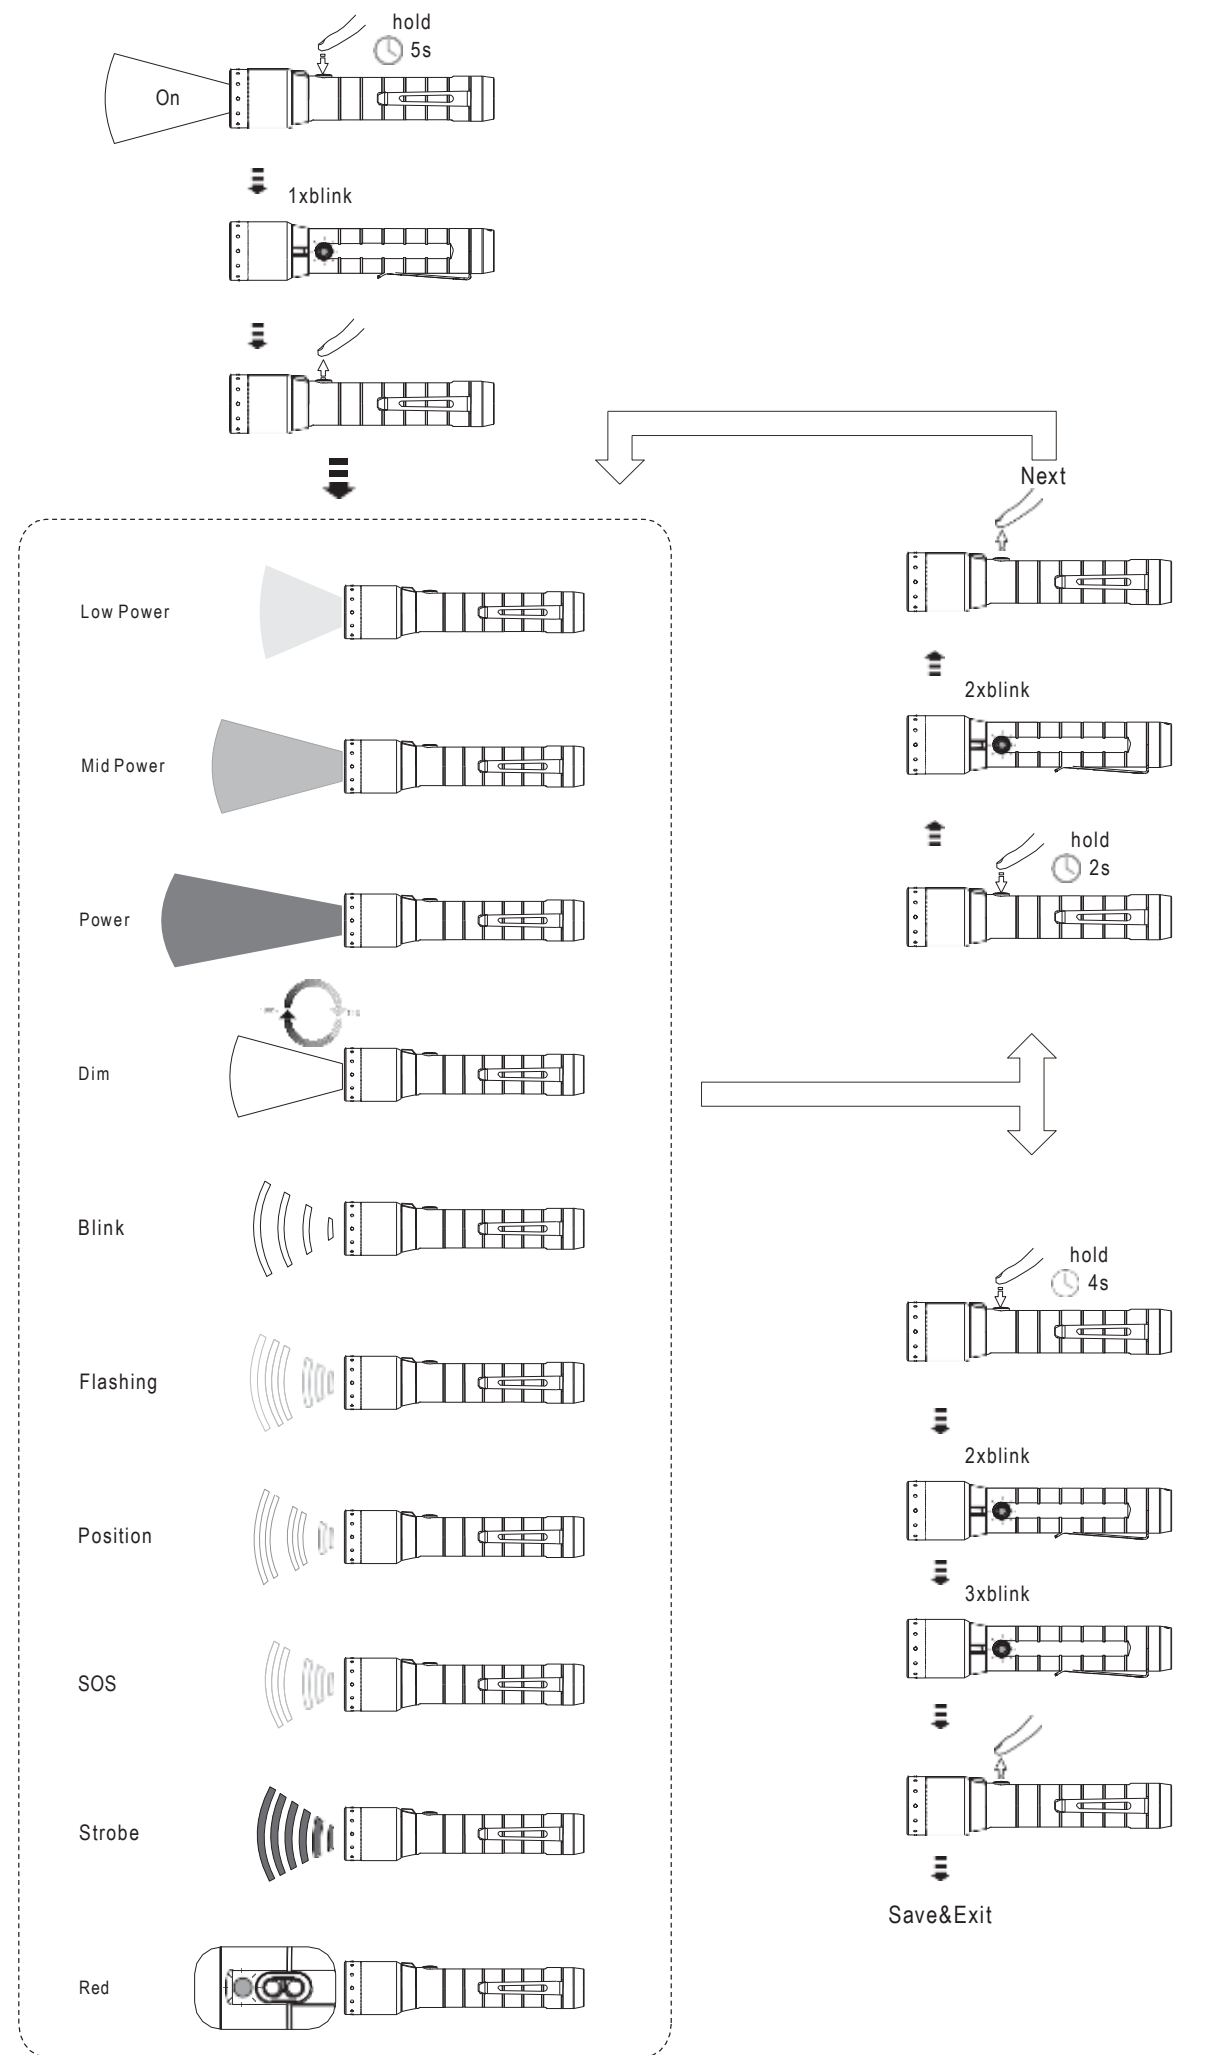

Customizing Functions