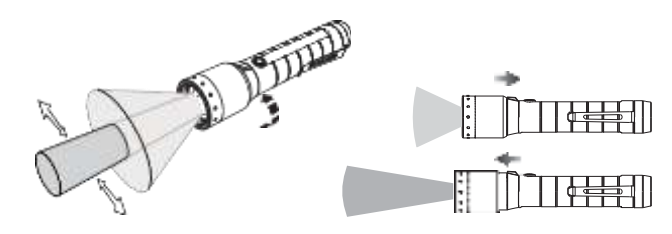

P7R Signature

P6R Signature

Default Operation

Transportation Lock

Battery Replacement

Advanced Focus System

Backup Mode

Pouch