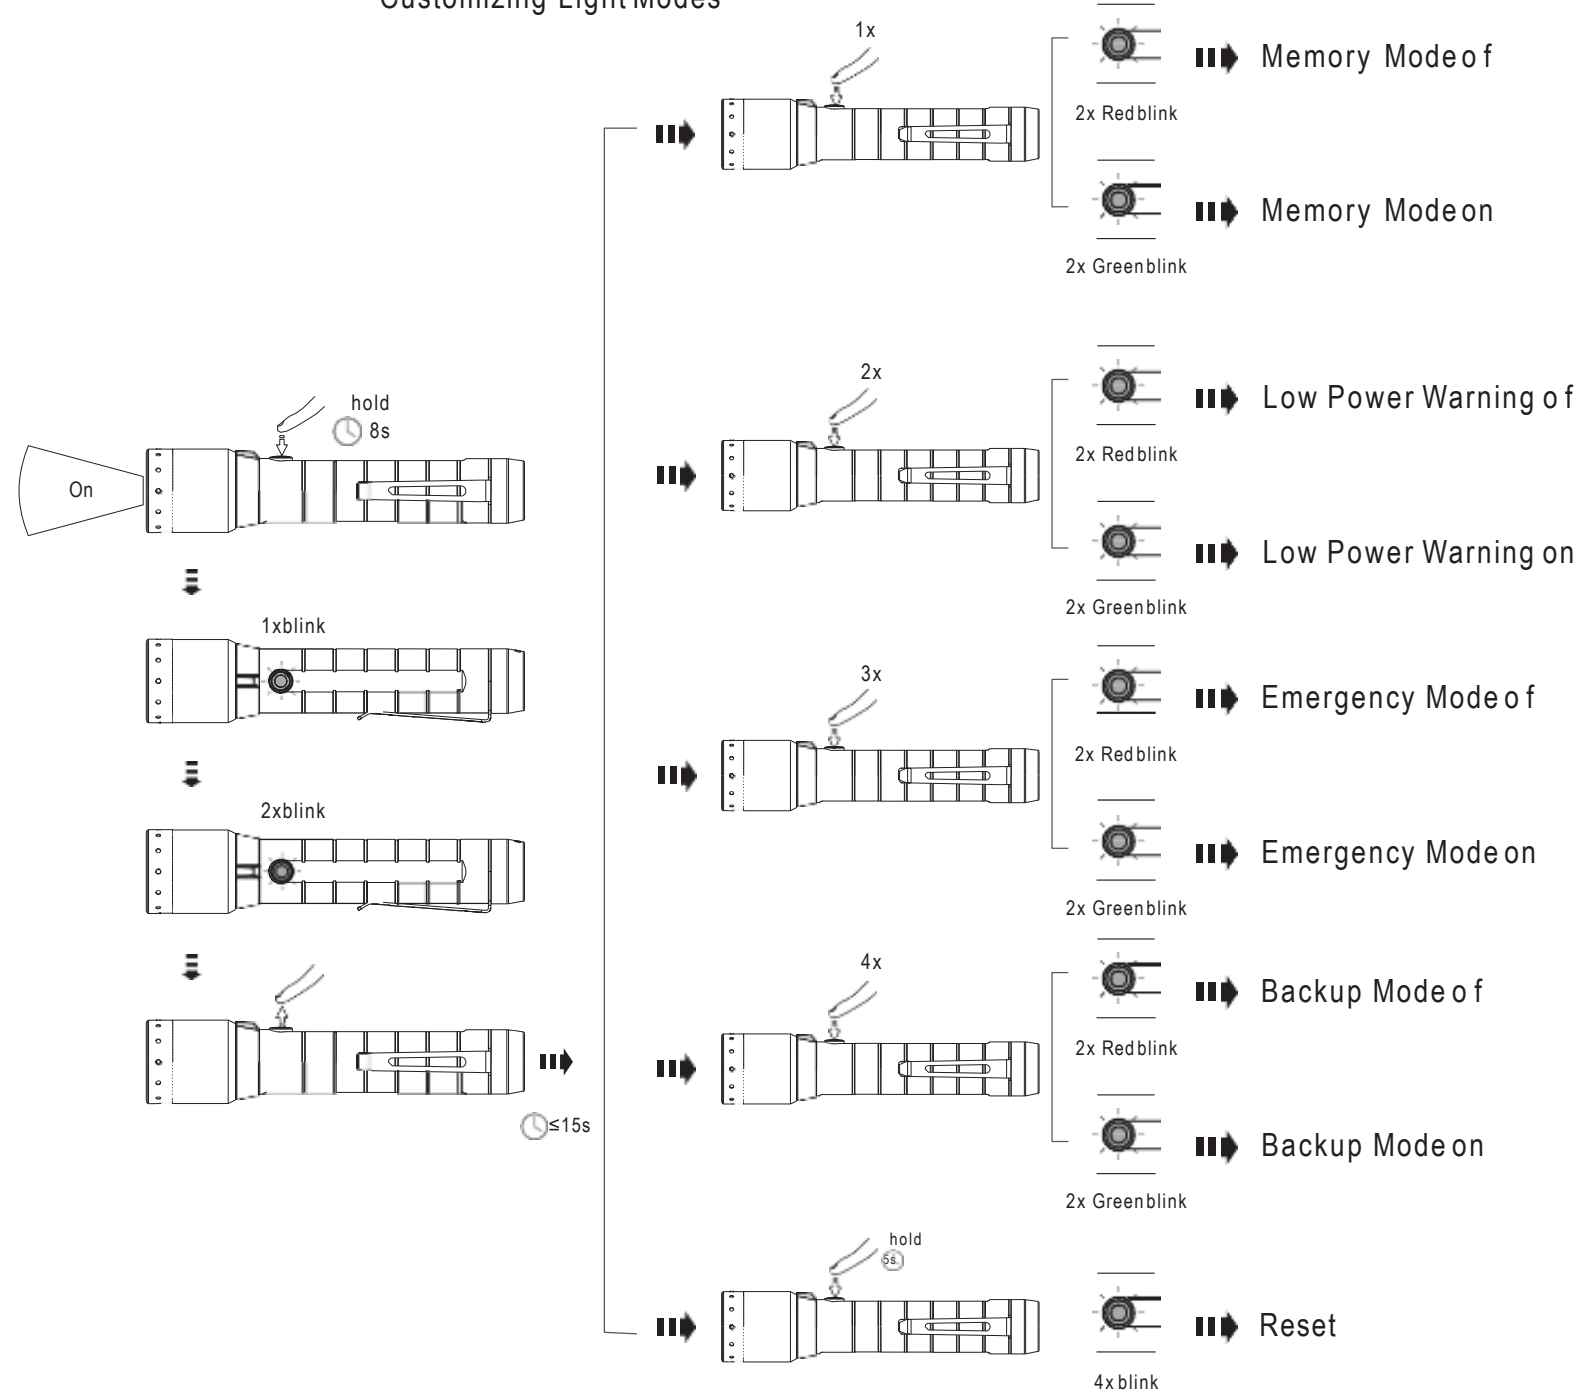

Customizing Light Modes