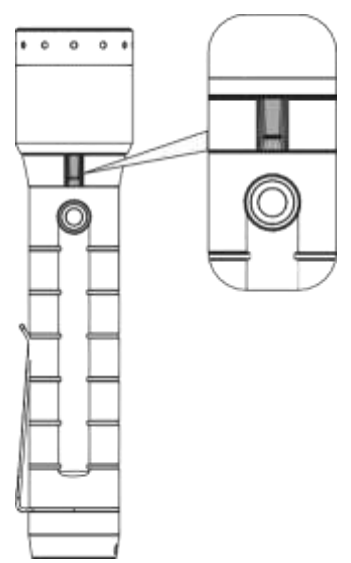

P7R Signature

P6R Signature

Default Operation

Transportation Lock

Battery Replacement

Advanced Focus System

Backup Mode

Pouch