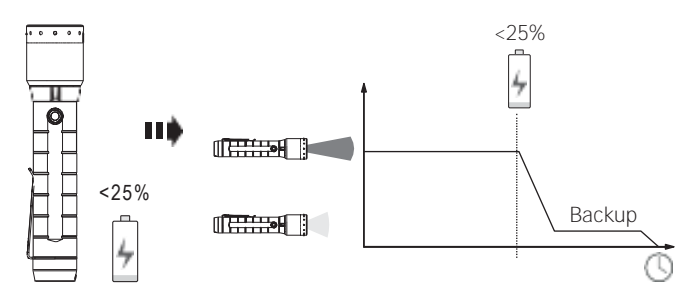

P7R Signature

P6R Signature

Default Operation

Transportation Lock

Battery Replacement

Advanced Focus System

Backup Mode

Pouch