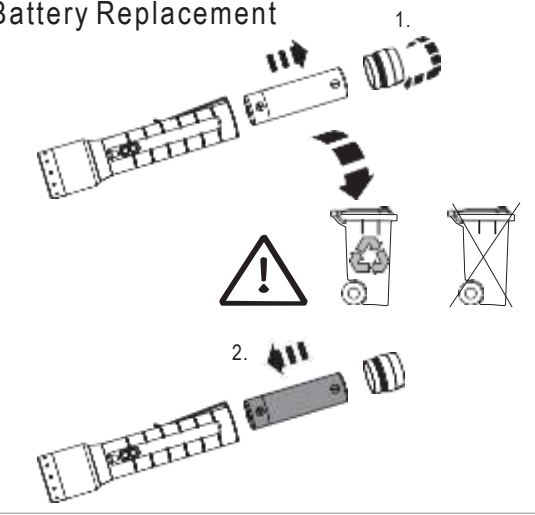

P7R Signature

P6R Signature

Default Operation

Transportation Lock

Battery Replacement

Advanced Focus System

Backup Mode

Pouch